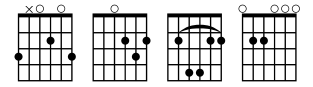

Kingdom Come

G(add2) D Bm9 Em

words and music by

JP JONES

bright rock

a tempo

1. Now that your faith is shat - tered _____ now that the

a tempo

past is gone _____ what - ev - er real - ly mat - tered _____ your heart just

keeps on grow - ing _____ strong _____

2. The fu - ture just gets big - ger no mat - ter

G(add2) D Bm9 D

what you do some things you can - not fig - ure some dreams just

G(add2) Em G(add2) A

must come true now that it's all o - - - ver you've on - ly just be -

Em G(add2) D Bm9

gun o - pen - ing the gates to king - dom come

D G(add2) D Bm9 D G(add2) *a tempo* D

3. A world of
4. (Spoken:) I can-

a tempo

G(add2) D Bm9 Em

Bm9 D G(add2) D

walk - ing wound - ed we got it down so cold al - ways a -
(Spoken:) not trace my foot steps what brought me to this place up here

Bm9 D G(add2) G(add2)

fraid of dy - ing a - afraid of grow - ing old I stand a -
(Spoken:) upon the mountain the wind... against my face *(Singing:)* I on - ly